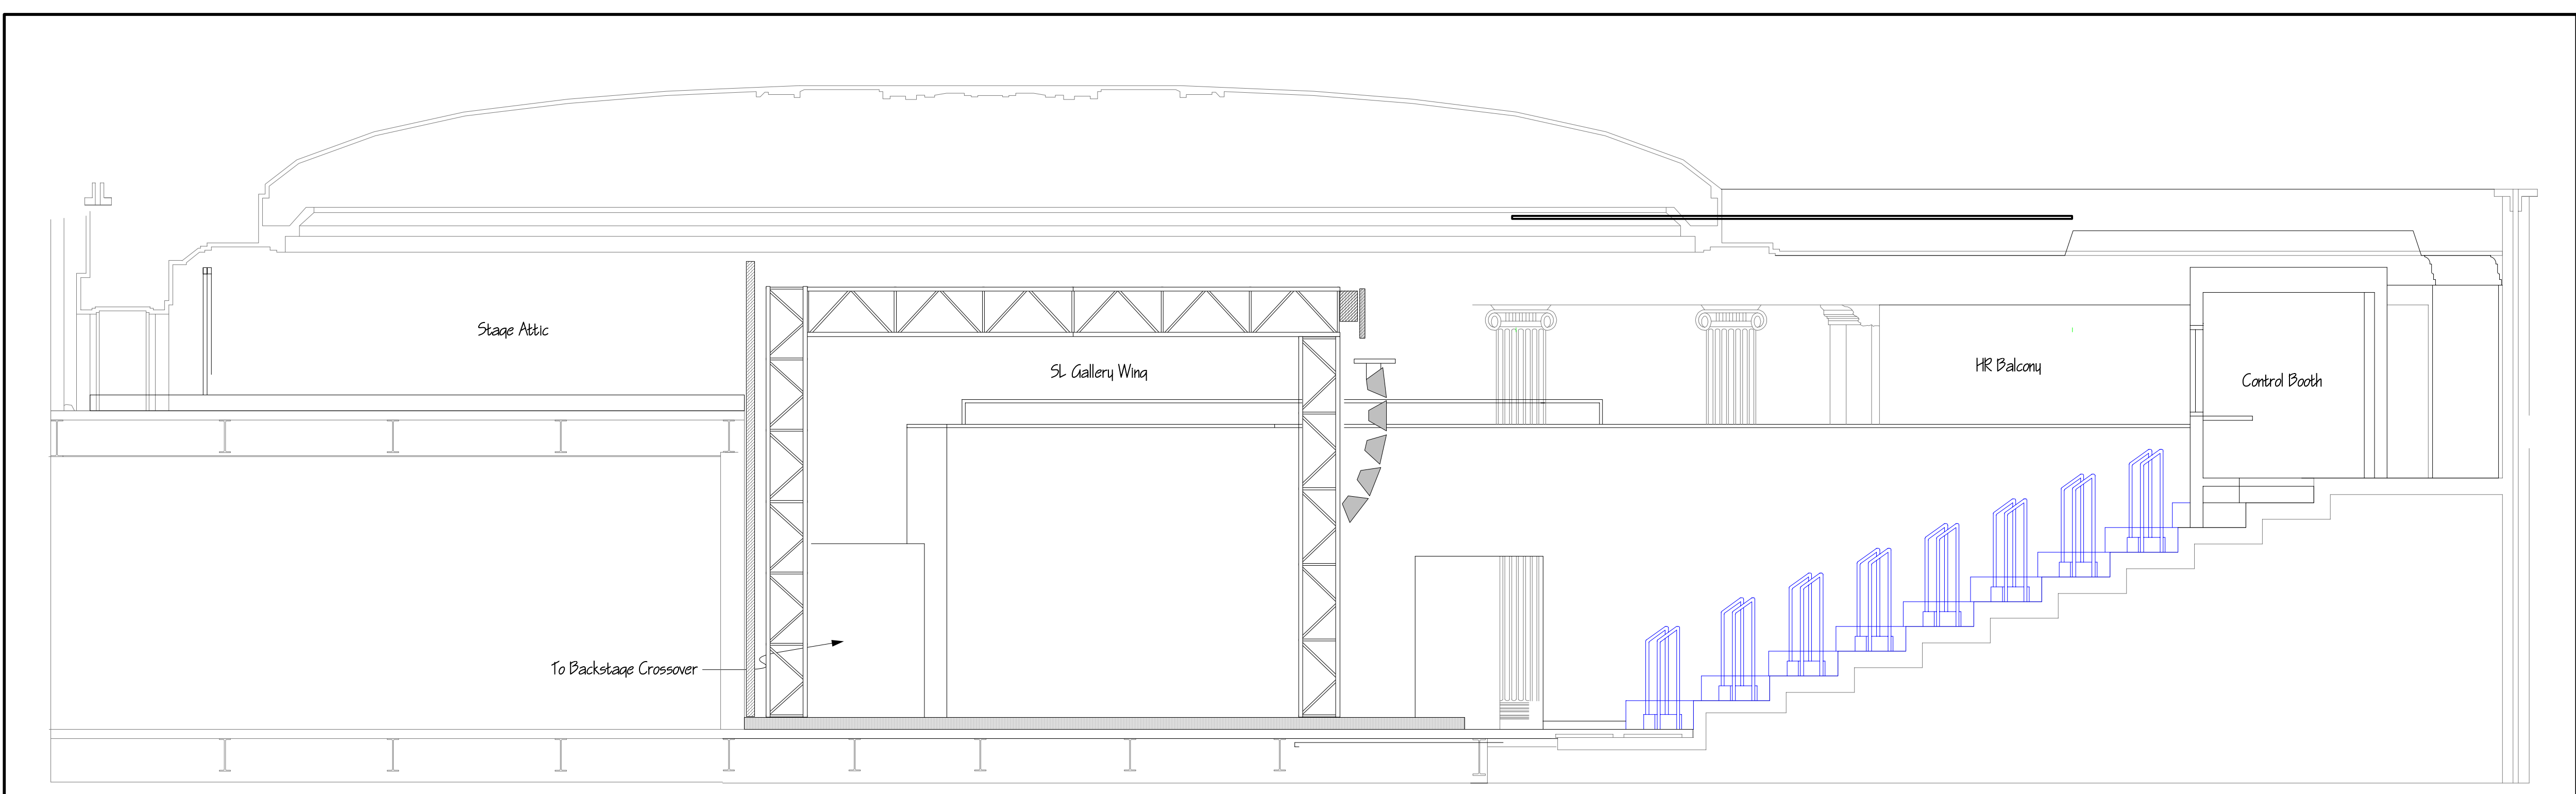

Ground Plan	Design by:	Plate No.
Gala Hispanic Theatre at Tivoli	Directed by:	
	Drawn By: Brendon Vierra	
Washington, D.C.	July 22nd, 2005	Scale: 1/4"=1'0"

**1**  
of 5

<b>Lighting Positions</b> <b>Gala Hispanic Theatre at Tivoli</b> Washington, D.C.	<b>Design by:</b>	Plate No. <b>4</b> of 5
	<b>Directed by:</b>	
July 22nd, 2005	Drawn By: Brendon Viera Scale: 1/4"=1'0"	

<b>Center Line Section</b> <b>Gala Hispanic</b> <b>Theatre at Tivoli</b> Washington, D.C.	Design by:		Plate No. <b>2</b> of 5
	Directed by:		
	Drawn By: Brandon Sierra	July 22nd, 2008	

<b>Sound System</b> <b>Gala Hispanic Theatre at Tivoli</b> Washington, D.C.	<b>Design by:</b>	Plate No. <b>5</b> of 5
	<b>Directed by:</b>	
Drawn By: Brendon Vierra July 22nd, 2005 Scale: 1/4"=1'0"		

<b>Stage Ground Plan</b>		<b>Design by:</b>		<b>Plate No.</b> <b>3</b> of 5
<b>Gala Hispanic Theatre at Tivoli</b>		<b>Directed by:</b>		
			Drawn By: Brendon Vierra	
Washington, D.C.	July 22nd, 2005	Scale: 1/2"=1'0"		