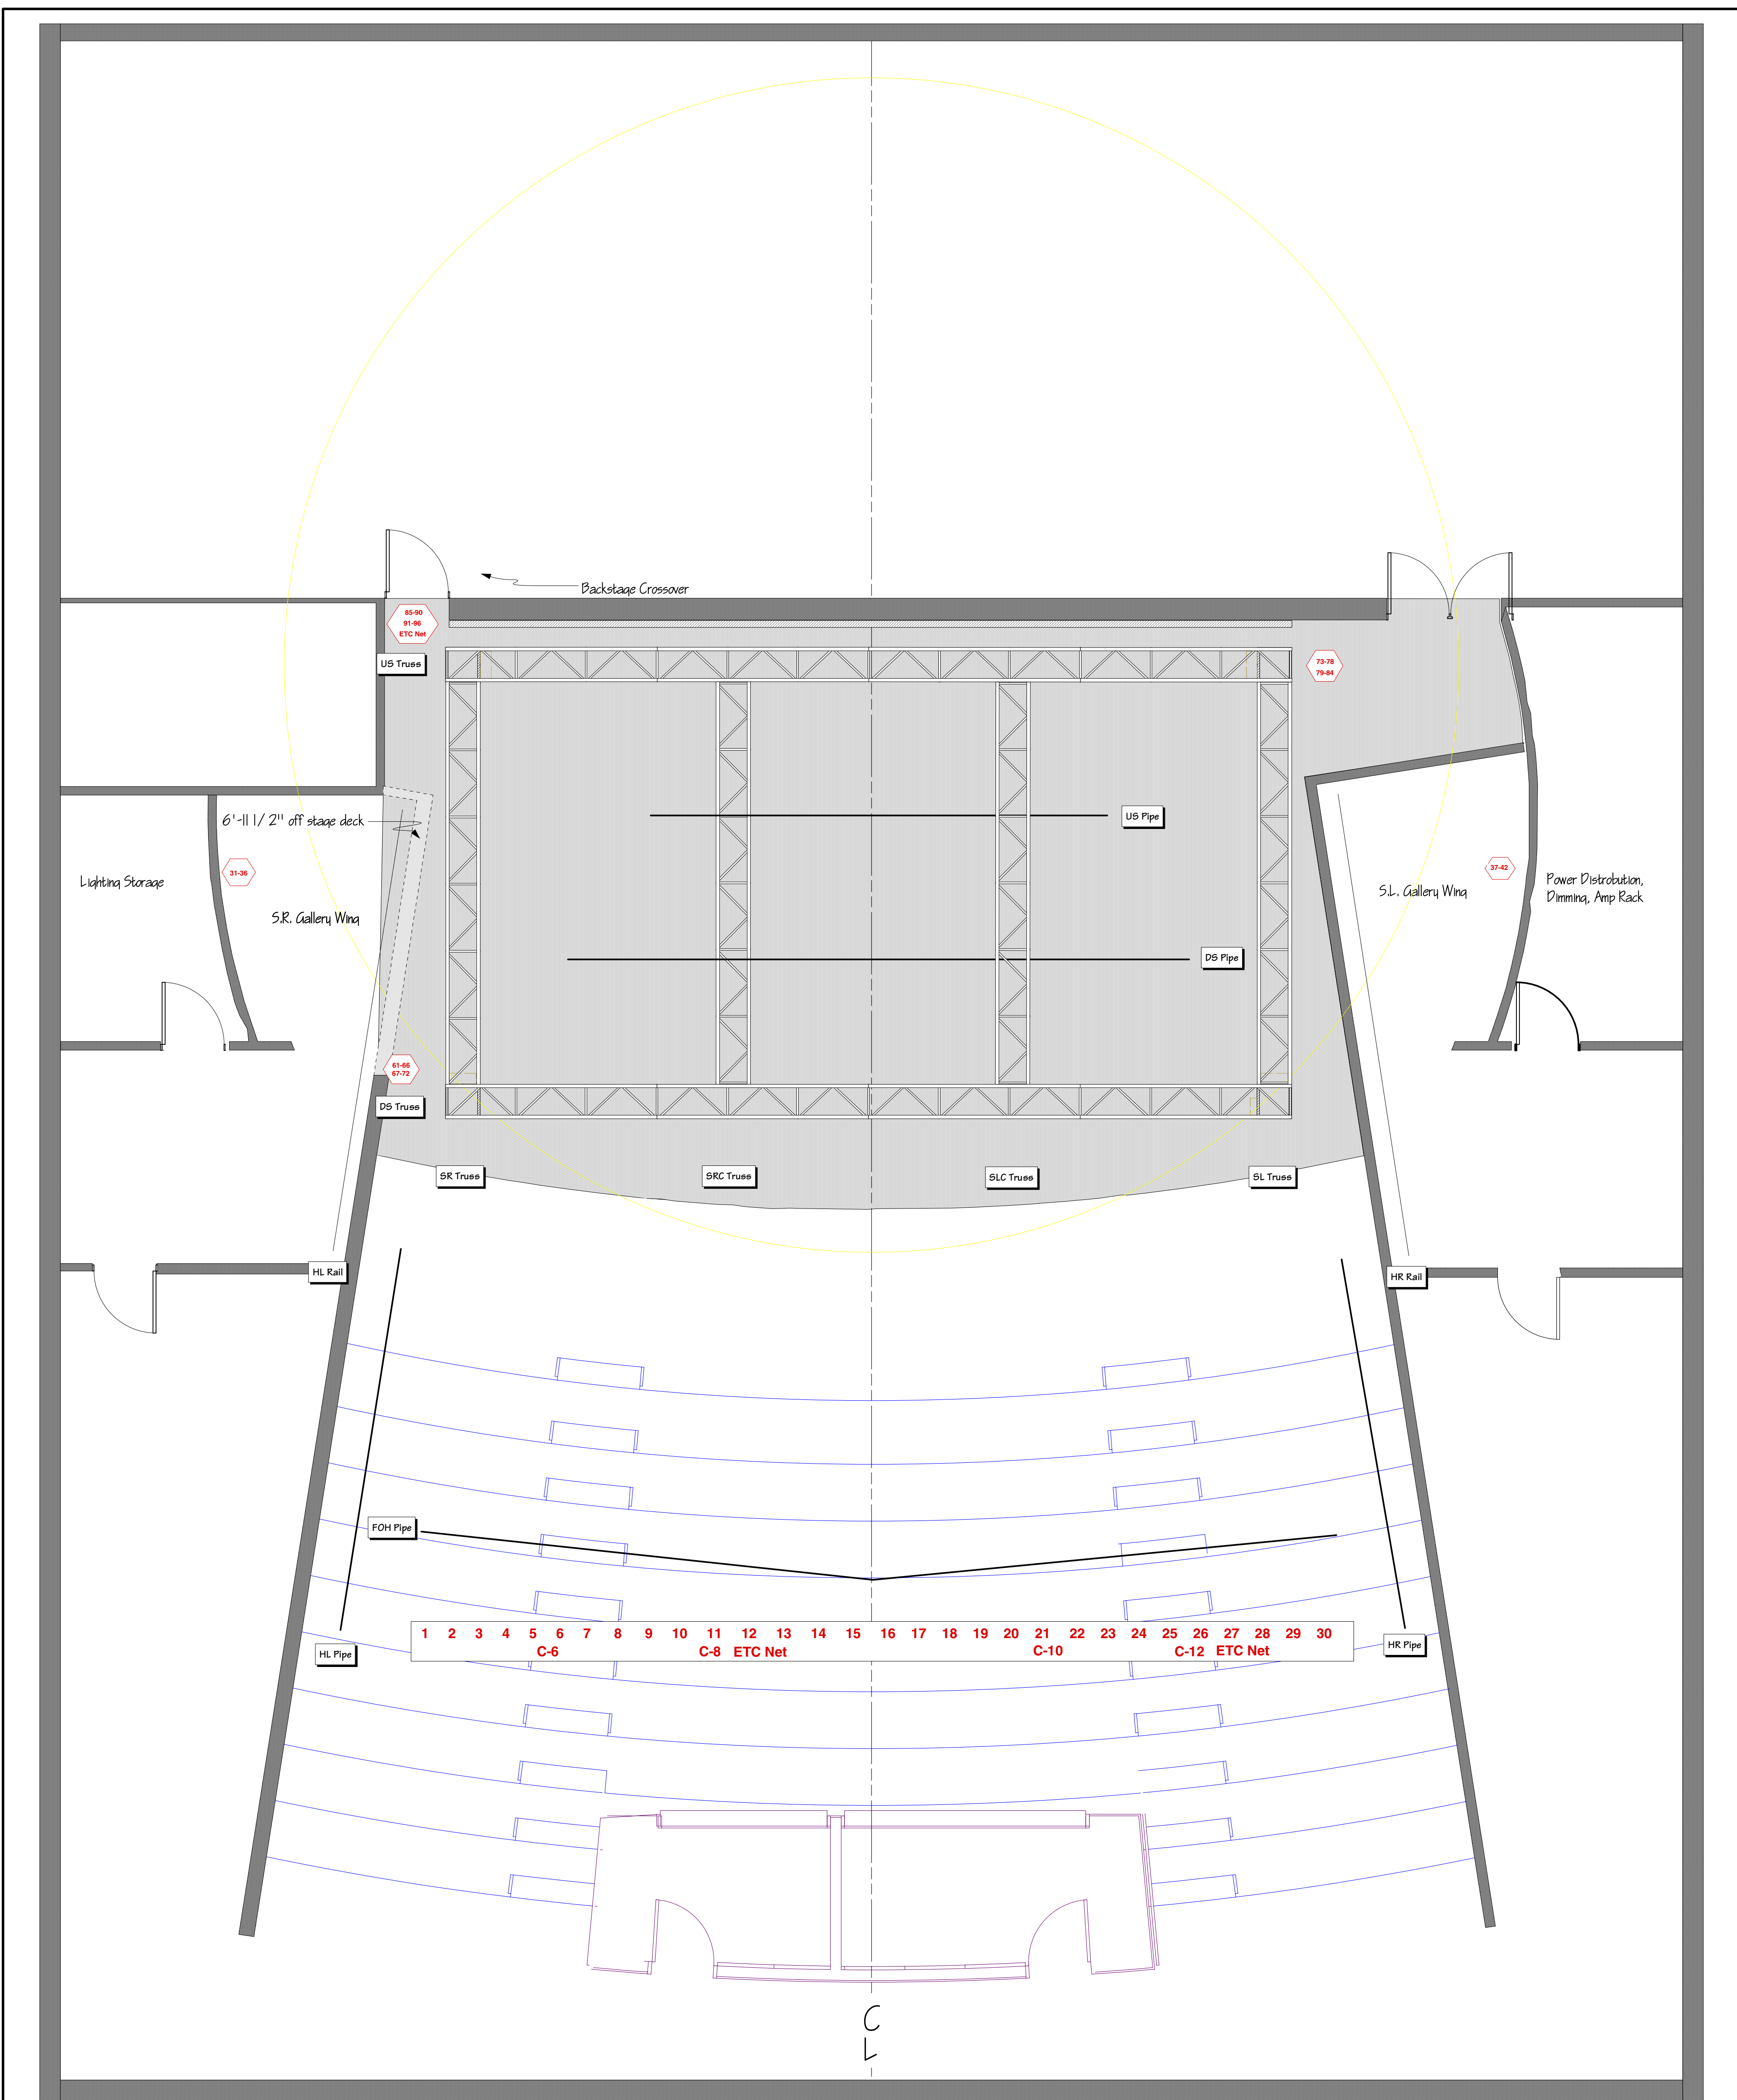

Ground Plan	Design by:	Plate No.
Gala Hispanic Theatre at Tivoli	Directed by:	
	Drawn By: Brendon Vierra	
Washington, D.C.	July 22nd, 2005	Scale: 1/4"=1'0"

**1**  
of 5

<b>Lighting Positions</b> <b>Gala Hispanic Theatre at Tivoli</b> Washington, D.C.	<b>Design by:</b>	Plate No. <b>4</b> of 5
	<b>Directed by:</b>	
July 22nd, 2005	Drawn By: Brendon Viera Scale: 1/4"=1'0"	

<b>Center Line Section</b> <b>Gala Hispanic</b> <b>Theatre at Tivoli</b> Washington, D.C.	Design by:		Plate No. <b>2</b> of 5
	Directed by:		
	Drawn By: Brandon Sierra	July 22nd, 2008	

<b>Sound System</b> <b>Gala Hispanic Theatre at Tivoli</b> Washington, D.C.	<b>Design by:</b>	Plate No. <b>5</b> of 5
	<b>Directed by:</b>	
Drawn By: Brendon Vierra July 22nd, 2005 Scale: 1/4"=1'0"		

<b>Stage Ground Plan</b>		<b>Design by:</b>		<b>Plate No.</b> <b>3</b> of 5
<b>Gala Hispanic Theatre at Tivoli</b>		<b>Directed by:</b>		
			Drawn By: Brendon Vierra	
Washington, D.C.	July 22nd, 2005	Scale: 1/2"=1'0"		