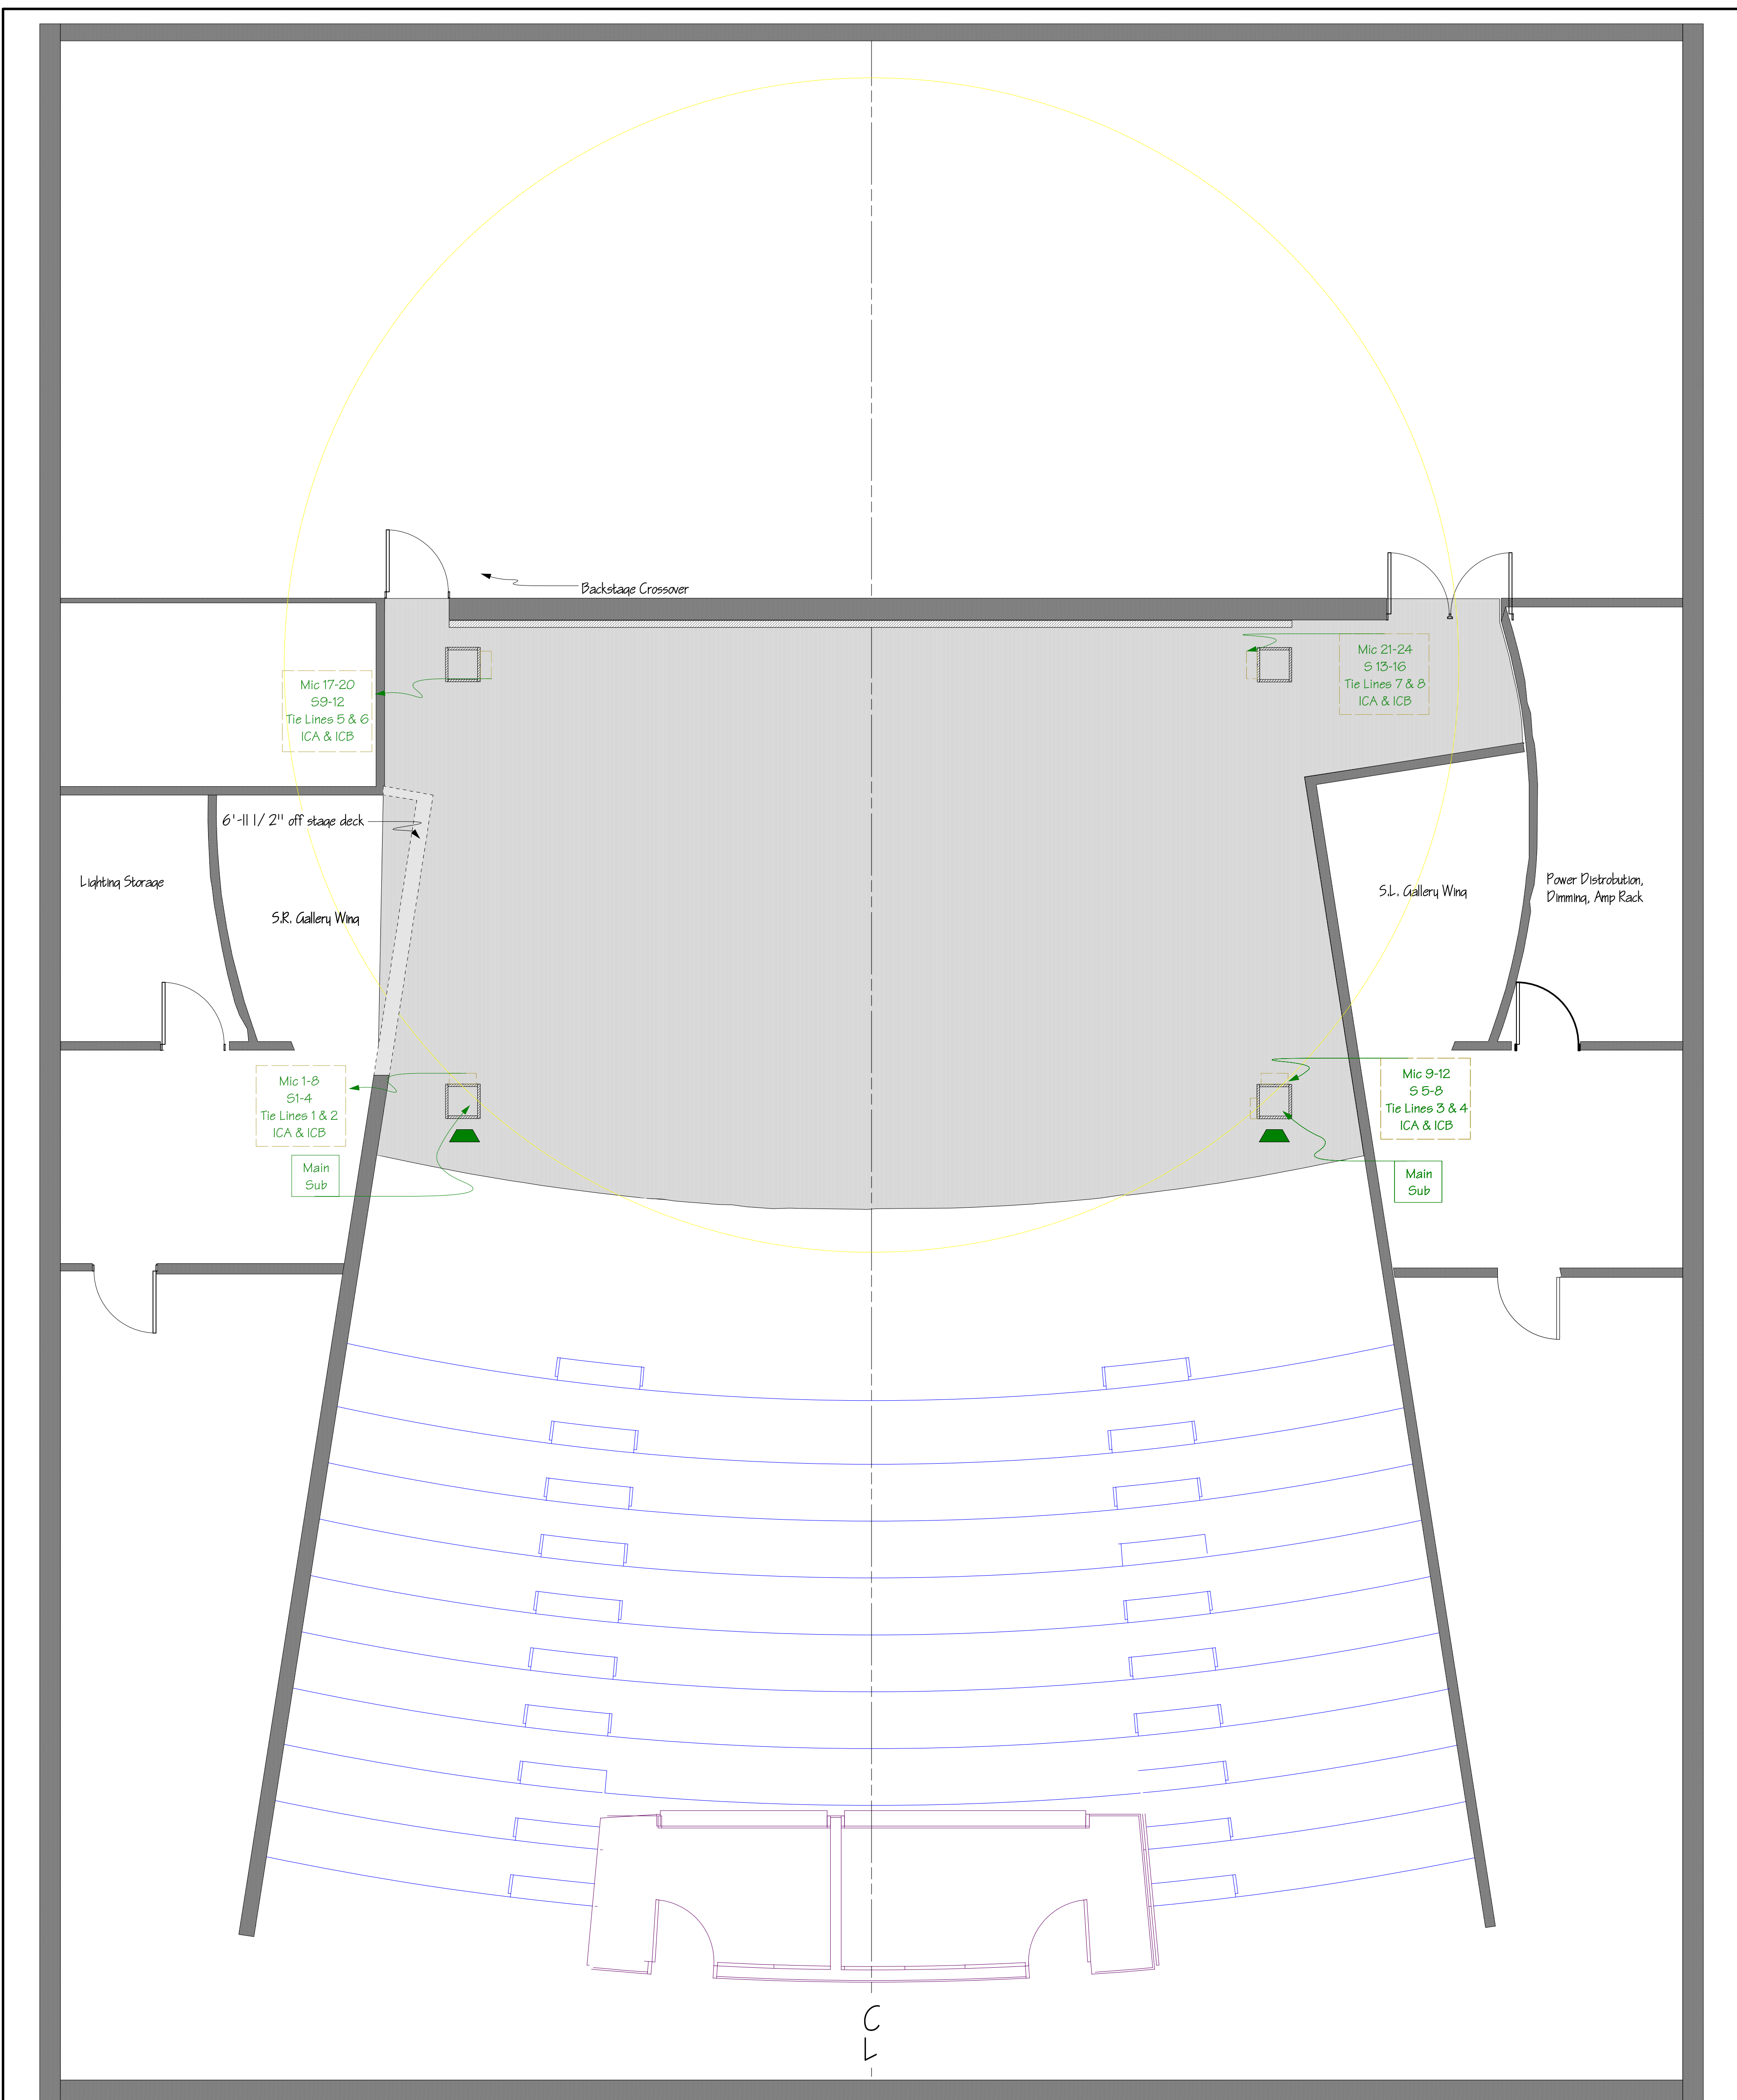

Ground Plan	Design by:	Plate No.
Gala Hispanic Theatre at Tivoli	Directed by:	
	Drawn By: Brendon Vierra	
Washington, D.C.	July 22nd, 2005	Scale: 1/4"=1'0"

**1**  
of 5

<b>Lighting Positions</b> <b>Gala Hispanic Theatre at Tivoli</b> Washington, D.C.	<b>Design by:</b>	Plate No. <b>4</b> of 5
	<b>Directed by:</b>	
July 22nd, 2005	Drawn By: Brendon Viera Scale: 1/4"=1'0"	

<b>Center Line Section</b> <b>Gala Hispanic</b> <b>Theatre at Tivoli</b> Washington, D.C.	Design by:		Plate No. <b>2</b> of 5
	Directed by:		
	Drawn By: Brandon Sierra	July 22nd, 2008	

<b>Sound System</b> <b>Gala Hispanic Theatre at Tivoli</b> Washington, D.C.	<b>Design by:</b>	Plate No. <b>5</b> of 5
	<b>Directed by:</b>	
Drawn By: Brendon Vierra July 22nd, 2005 Scale: 1/4"=1'0"		

<b>Stage Ground Plan</b>		<b>Design by:</b>		<b>Plate No.</b> <b>3</b> of 5
<b>Gala Hispanic Theatre at Tivoli</b>		<b>Directed by:</b>		
			Drawn By: Brendon Vierra	
Washington, D.C.	July 22nd, 2005	Scale: 1/2"=1'0"		